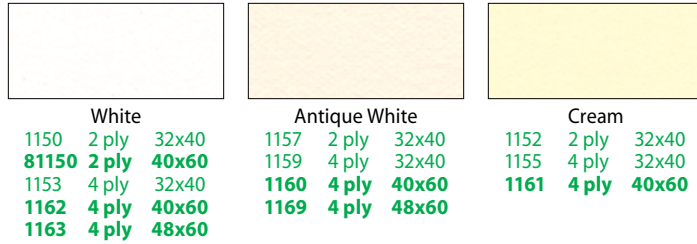

RAGMAT SOLIDS

1. 3 Museum mounting board. 100% cotton, solid color throughout.

MUSEUM BARRIER PAPER

1. 4 100% cotton Off White barrier paper for a variety of framing and storage applications.

Available in sheets or rolls:
1500.18 1/2 ply Thick 32"x200' roll
1505.19 1 ply Thick 32"x100' roll
1510.17 1/2 ply Thick 32"x40" sheets
1515.17 1 ply Thick 32"x40" sheets

RagMat® Selector Guide

	100% Cotton Core & Backing Paper	Meets all Conservation Standards Set by F.A.T.G.†	Facing Papers Exceed Industry Standards for Fade & Bleed	Acid-Free & Lignin-Free Surface, Core & Backing Paper	pH 8.5 - 9.5	Buffered with Calcium Carbonate to an Alkaline Reserve of 3-5%	4 ply	6 ply	8 ply	2 ply	White Core	Cream Core	Black Core	Solid Core
RagMat	✓	✓	✓	✓	✓	✓	✓	✓*	✓*		✓			
RagMat Museum Solids	✓	✓	✓	✓	✓	✓	✓	✓*	✓*					✓
RagMat Museum Solids (Unbuffered)	✓	✓	✓	✓	✓		✓							✓
RagMat Solids Mounting Boards	✓	✓	✓	✓	✓	✓	✓			✓				✓
RagMat Antiquarian	✓	✓	✓	✓	✓	✓	✓					✓		
RagMat Noir	✓	✓	✓	✓	✓	✓	✓		✓*				✓	

†Fine Art Trade Guild

*Select colors only – see color specifier for detailed availability.