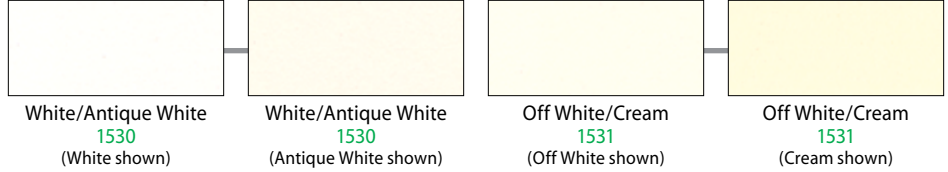

Key: **RagMat Museum Solids, 32x40 (81x102cm)** **RagMat Museum Solids (Unbuffered), 32x40 (81x102cm)** **RagMat, 32x40 (81x102cm)** **RagMat Antiquarian, 32x40 (81x102cm)**
RagMat Museum Solids, 40x60 (102x152cm) **RagMat, 40x60 (102x152cm)** **RagMat Noir, 32x40 (81x102cm)**

A

B

C

D

E

F

RagMat® Cotton Mounting Boards

When mounting and matting valuable artwork, it is important to complete the conservation package by protecting the artwork on both sides. That is why Crescent offers the most complete collection of 100% cotton mounting boards in the industry. Available in a variety of sizes and thicknesses, and in the most useable colors, Crescent RagMat cotton mounting boards are versatile enough to satisfy any conservation mounting need.

MUSEUM DUPLEX

1. 2 Two-sided museum mounting board. Double-sided 100% cotton board with a different color each side. .045 thickness