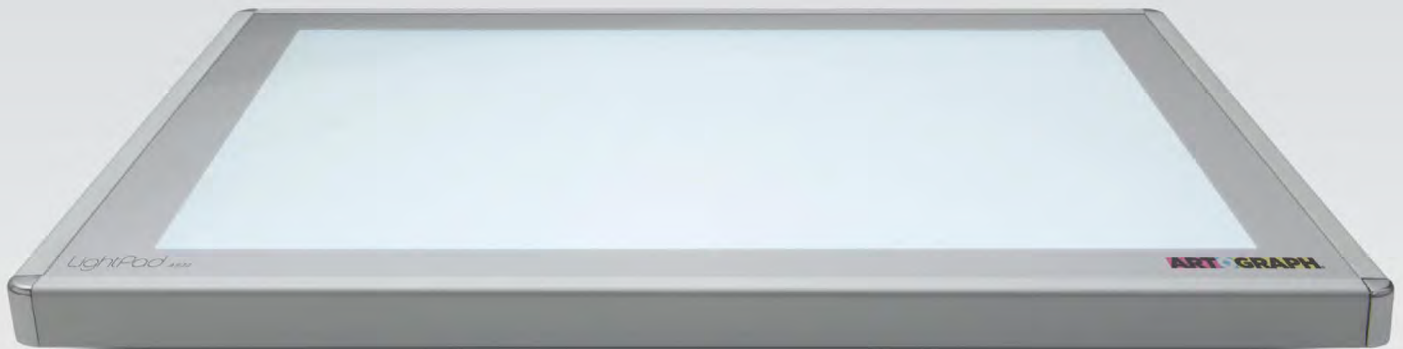

New from Artograph

Artograph LED LightPad Series

Take your projects to the next level with the new LightPad series. The super-bright, cool and evenly illuminated surface gives you the perfect platform to get your ideas off the ground. The new LightPad series is built to last a lifetime with LED technology that saves energy and means you'll never have to replace lamps again.

LightPad
series

Available in four sizes:

- LightPad A920 6" x 9" (152mm x 229mm)
- LightPad A930 9" x 12" (229mm x 305mm)
- LightPad A940 12" x 17" (305mm x 432mm)
- LightPad A950 17" x 24" (432mm x 610mm)

- Super Bright LED lamps provides a perfectly even illuminated surface
 - Maintenance free LED lamps last up to 30,000 hours
- Compact 5/8" (17mm) profile with a durable extruded aluminum frame
 - Double layered illuminated surface for a firm work surface
 - Power supply; AC DC Adapter / 100V - 240V, 50/60 Hz
 - Includes custom protective storage sleeve