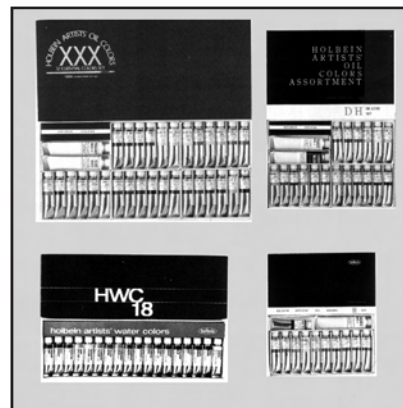

HOLBEIN OILS & WATERCOLORS

are recognized as one of the world's finest lines of colors. Milled and ground over and over in pure linseed or gum arabic with just enough binder to make them behave consistently from batch to batch and from painting to painting. Holbein was founded in the 1900's and renamed as Holbein in the 1930's. Headquartered in Osaka, Japan, they are one of the largest manufacturer of artist's materials in the world. They hold a 65% to 75% market share of the Japanese professional market. Their paints retain the traditional ingredients of years past such as lead, mercury, cadmium and cobalt because those pigments are still sought after by professional artists. When handled safely, they pose no threat to the professional artist but should be kept out of the hands of children and disposed of properly. The colors that result are truly remarkable. Watercolors with a luminous quality, oils with gradations of yellows, greens, reds and blues unmatched by any other manufacturer!

SETS OF WATERCOLOR & OILS

Hyatt's also carries sets of watercolors and oils in varying sizes. All are priced at deep discounts. They make great gifts and also are an easy way to try Holbein for yourself.