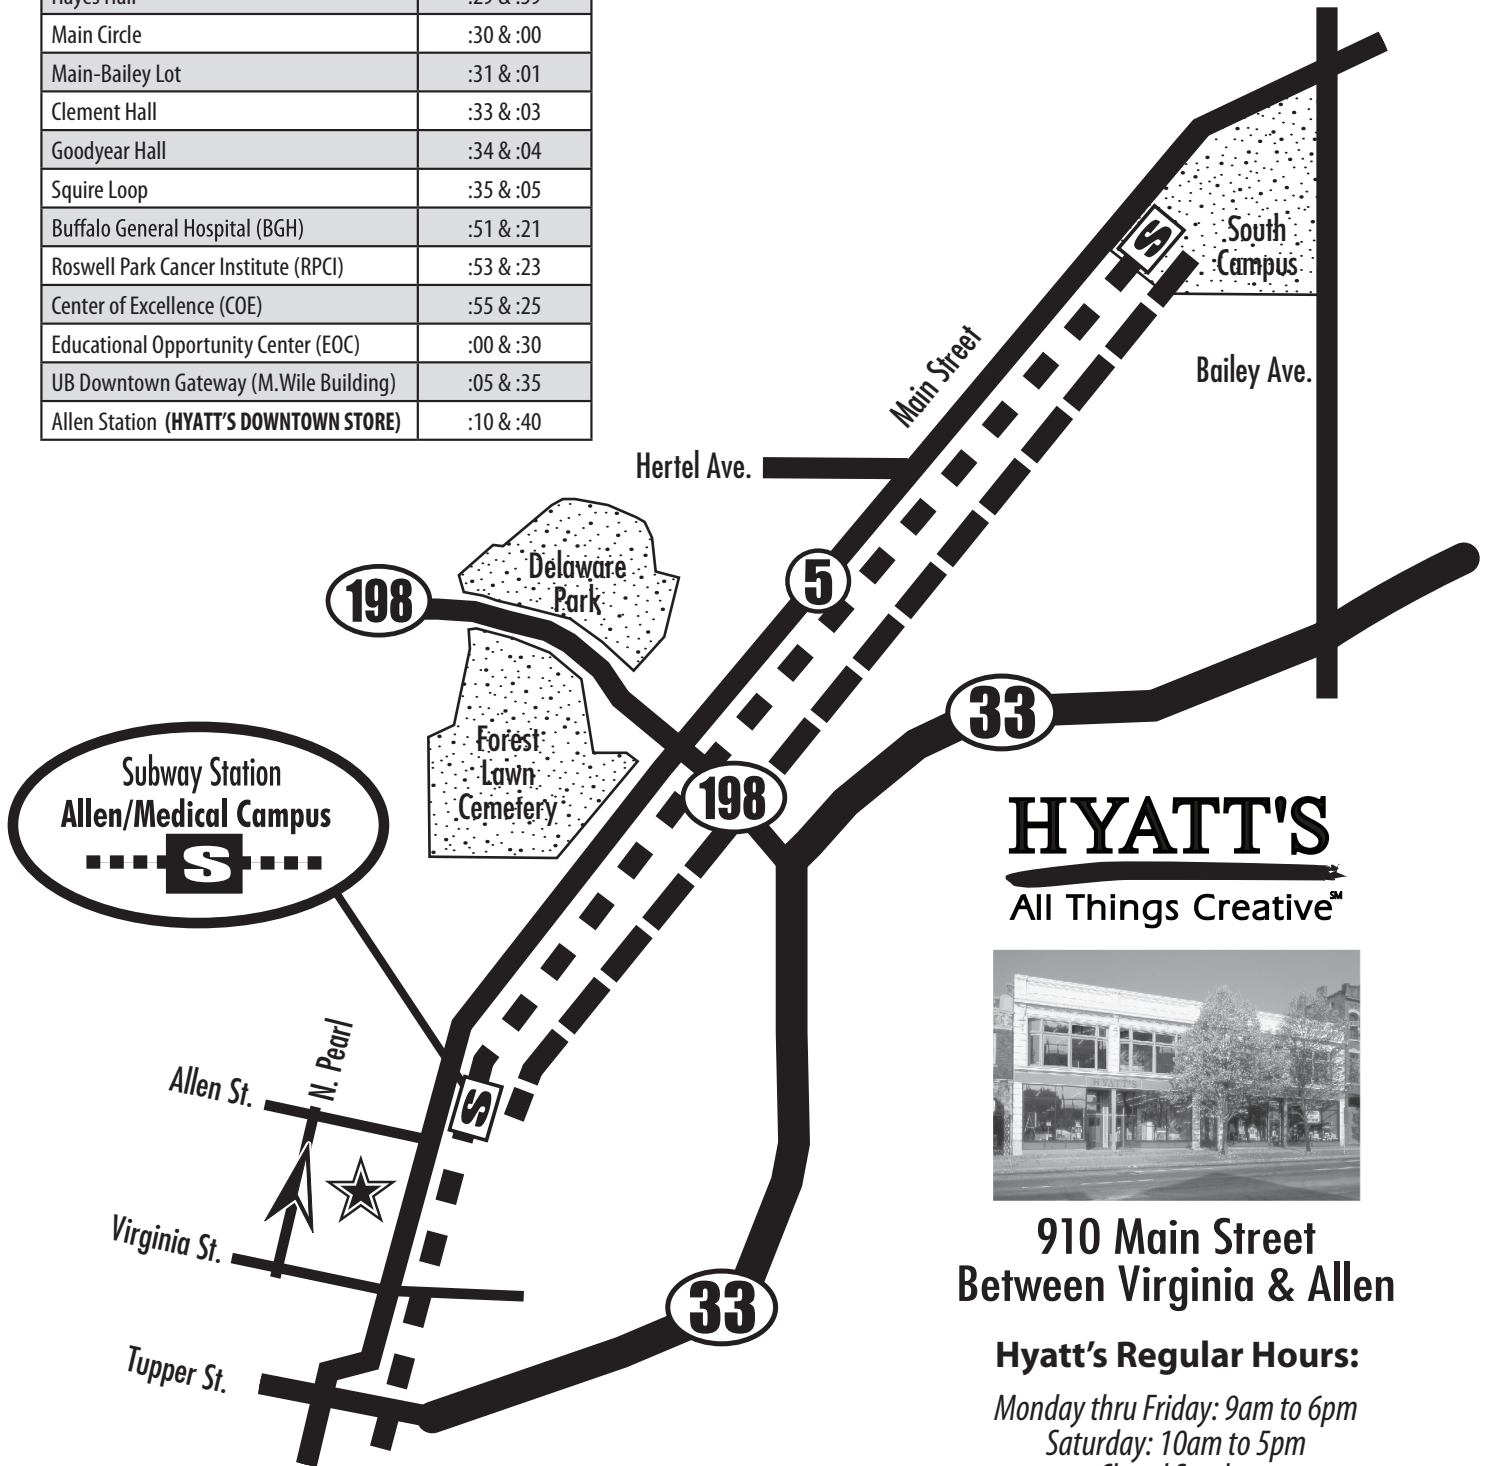

Blue Line Shuttle Schedule

UB Architecture Students:

Two FREE shuttles operate daily on the UB BLUE LINE
 First shuttle departing Parker lot weekdays at 6:25am.
 Final shuttle dropping off at Main Circle at 8:30 pm.

Stop Location	Departs Twice Per Hour At
Parker Lot	:25 & :55
Hayes Hail	:29 & :59
Main Circle	:30 & :00
Main-Bailey Lot	:31 & :01
Clement Hall	:33 & :03
Goodyear Hall	:34 & :04
Squire Loop	:35 & :05
Buffalo General Hospital (BGH)	:51 & :21
Roswell Park Cancer Institute (RPCI)	:53 & :23
Center of Excellence (COE)	:55 & :25
Educational Opportunity Center (EOC)	:00 & :30
UB Downtown Gateway (M.Wile Building)	:05 & :35
Allen Station (HYATT'S DOWNTOWN STORE)	:10 & :40

UB SHUTTLE BUS 
SUBWAY 

HYATT'S
 All Things CreativeSM

**910 Main Street
 Between Virginia & Allen**

Hyatt's Regular Hours:

*Monday thru Friday: 9am to 6pm
 Saturday: 10am to 5pm
 Closed Sunday*